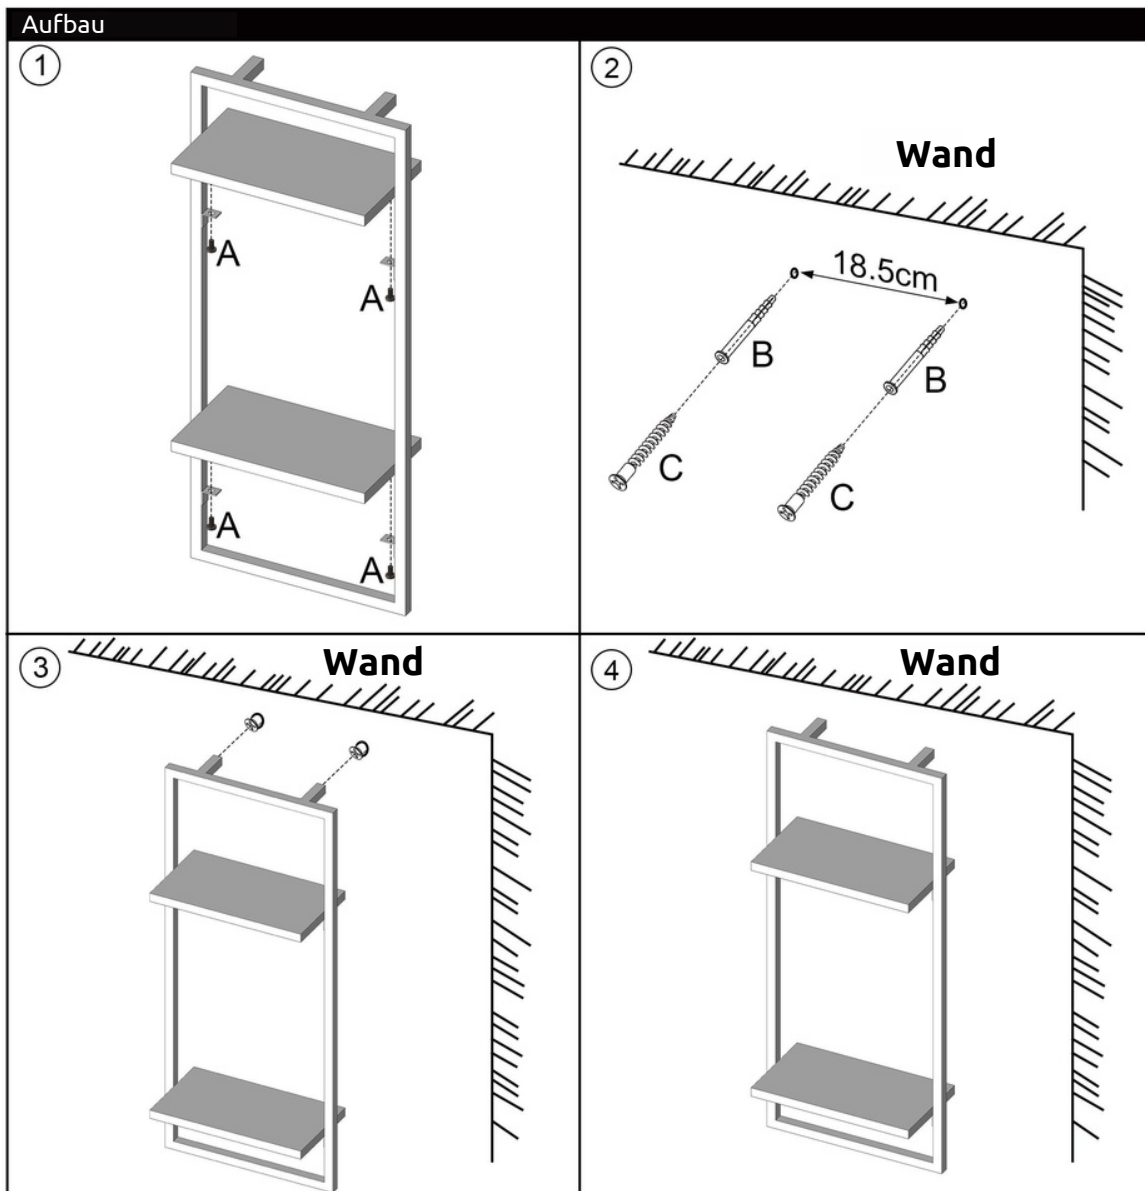

Assembly Instruction

Wall shelf small, black framed

Accessories list			
A  M6×12mm 2pcs	B  M8×75mm 2pcs		
C  M6×75mm 2pcs	D  1pcs		

Installation process	
1 	2 
3 	4 

Montageanleitung

Wandregal long in schwarz gerahmt

Assembly Instruction

Wall shelf long, black framed

Accessories list			
A  M6×12mm 2pcs	B  M8×75mm 2pcs		
C  M6×75mm 2pcs	D  1pcs		

Installation process	
① 	②  <p>Wall</p> <p>58.5cm</p>
③  <p>Wall</p>	④  <p>Wall</p>

Montageanleitung

Wandregal high in schwarz gerahmt

Assembly Instruction

Wall shelf high, black framed