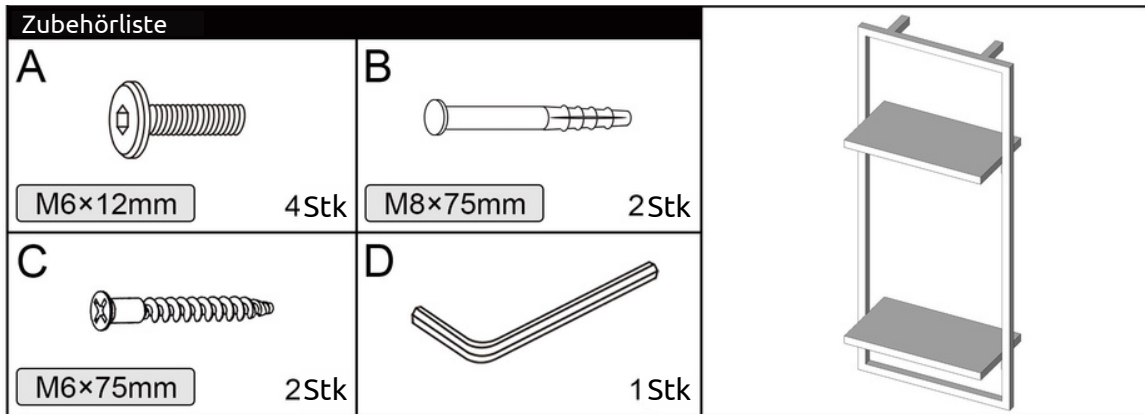

Montageanleitung

Wandregal high in schwarz gerahmt