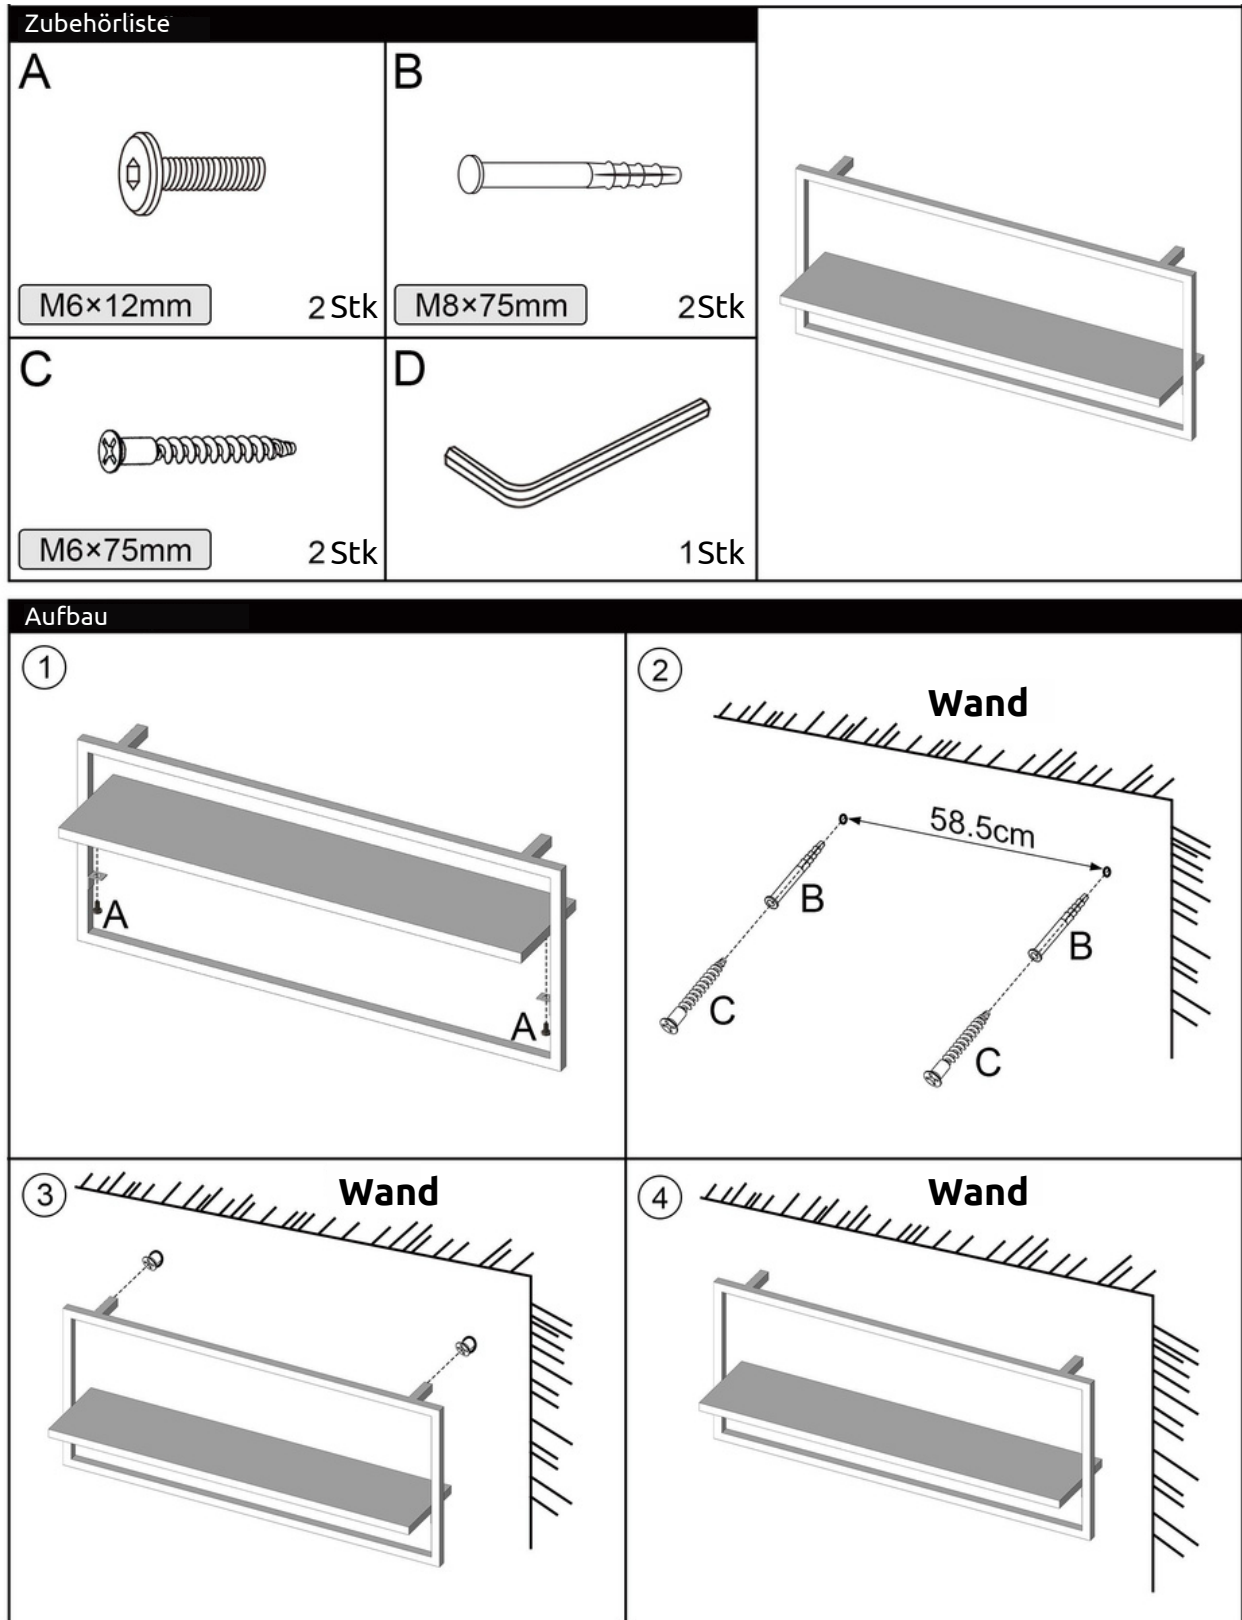

Montageanleitung

Wandregal small in schwarz gerahmt

Zubehörliste			
A		B	
M6×12mm	2Stk	M8×75mm	2Stk
C		D	
M6×75mm	2Stk	1Stk	

Aufbau	
①	
②	<p style="text-align: center;">Wand</p> 
③	<p style="text-align: center;">Wand</p> 
④	<p style="text-align: center;">Wand</p> 

Assembly Instruction

Wall shelf small, black framed

Accessories list			
A  M6×12mm 2pcs	B  M8×75mm 2pcs		
C  M6×75mm 2pcs	D  1pcs		

Installation process	
1 	2 
3 	4 

Montageanleitung

Wandregal long in schwarz gerahmt

Assembly Instruction

Wall shelf long, black framed

Accessories list			
A  M6×12mm 2pcs	B  M8×75mm 2pcs		
C  M6×75mm 2pcs	D  1pcs		

Installation process	
① 	②  <p>Wall</p> <p>58.5cm</p>
③  <p>Wall</p>	④  <p>Wall</p>