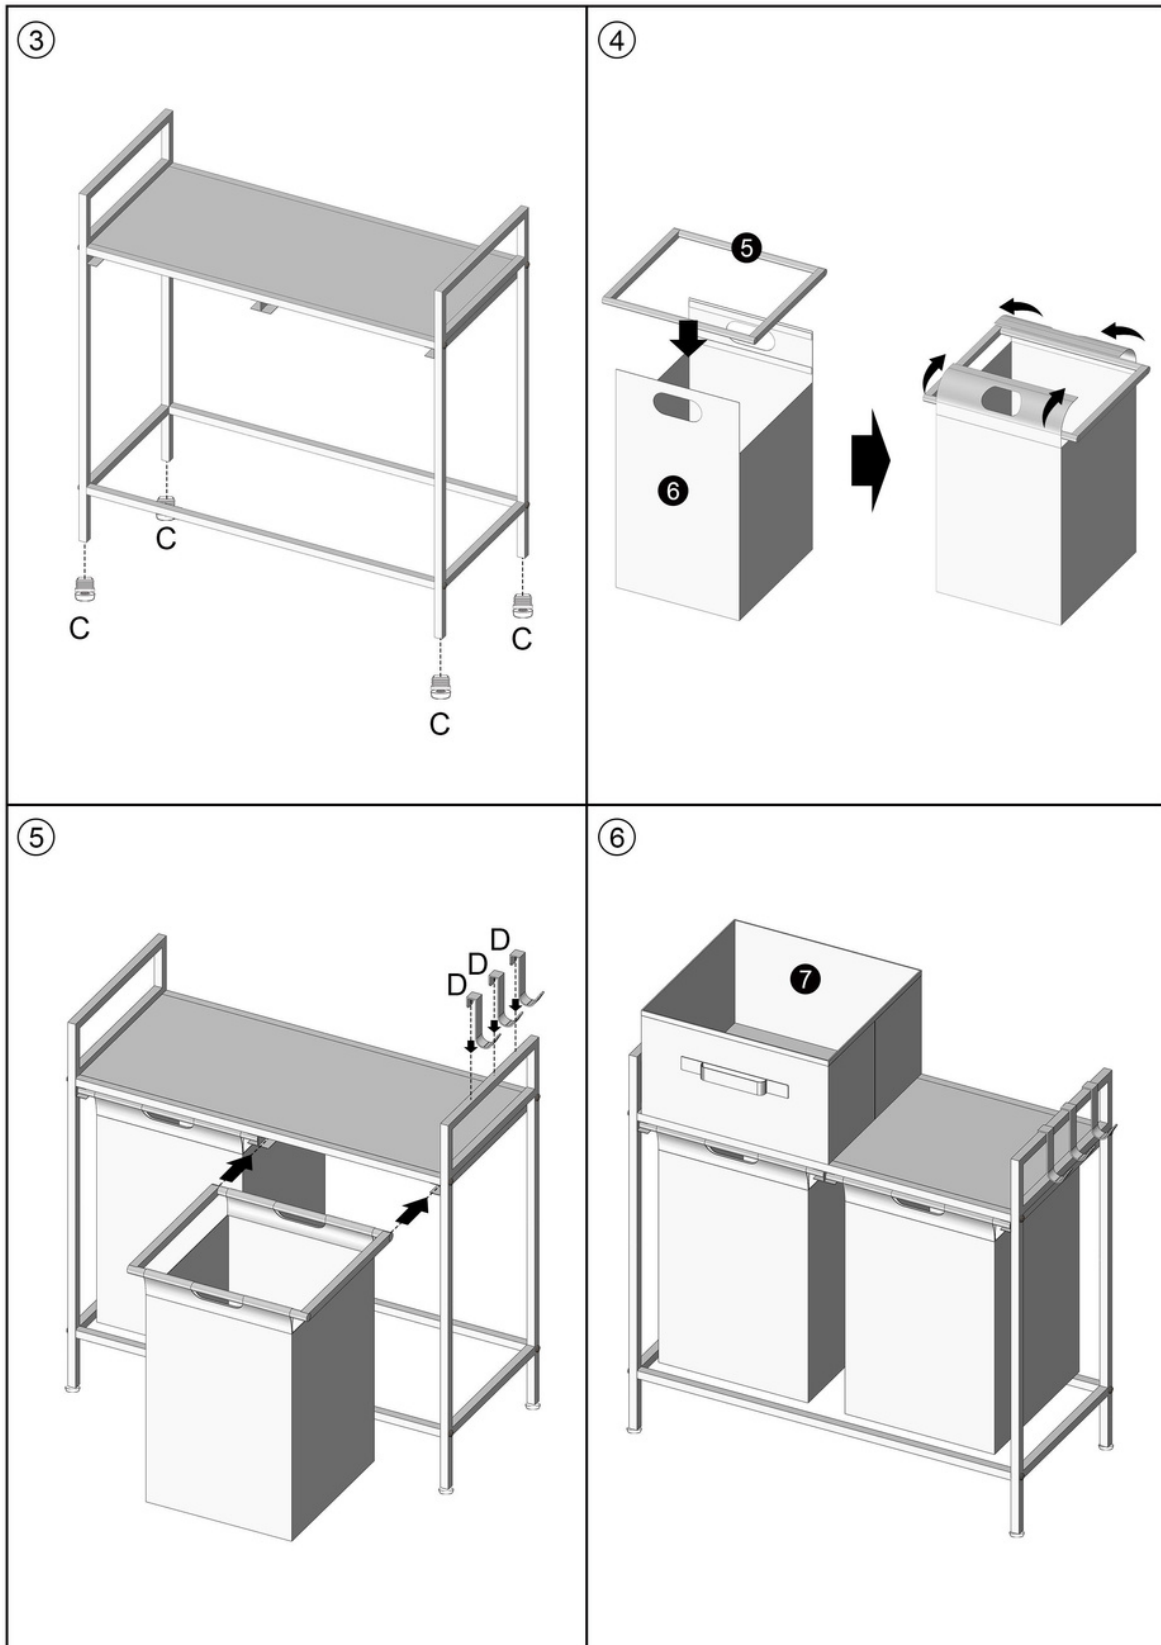

Assembly Instruction

Laundry Basket MDF Sonoma Oak H4H315