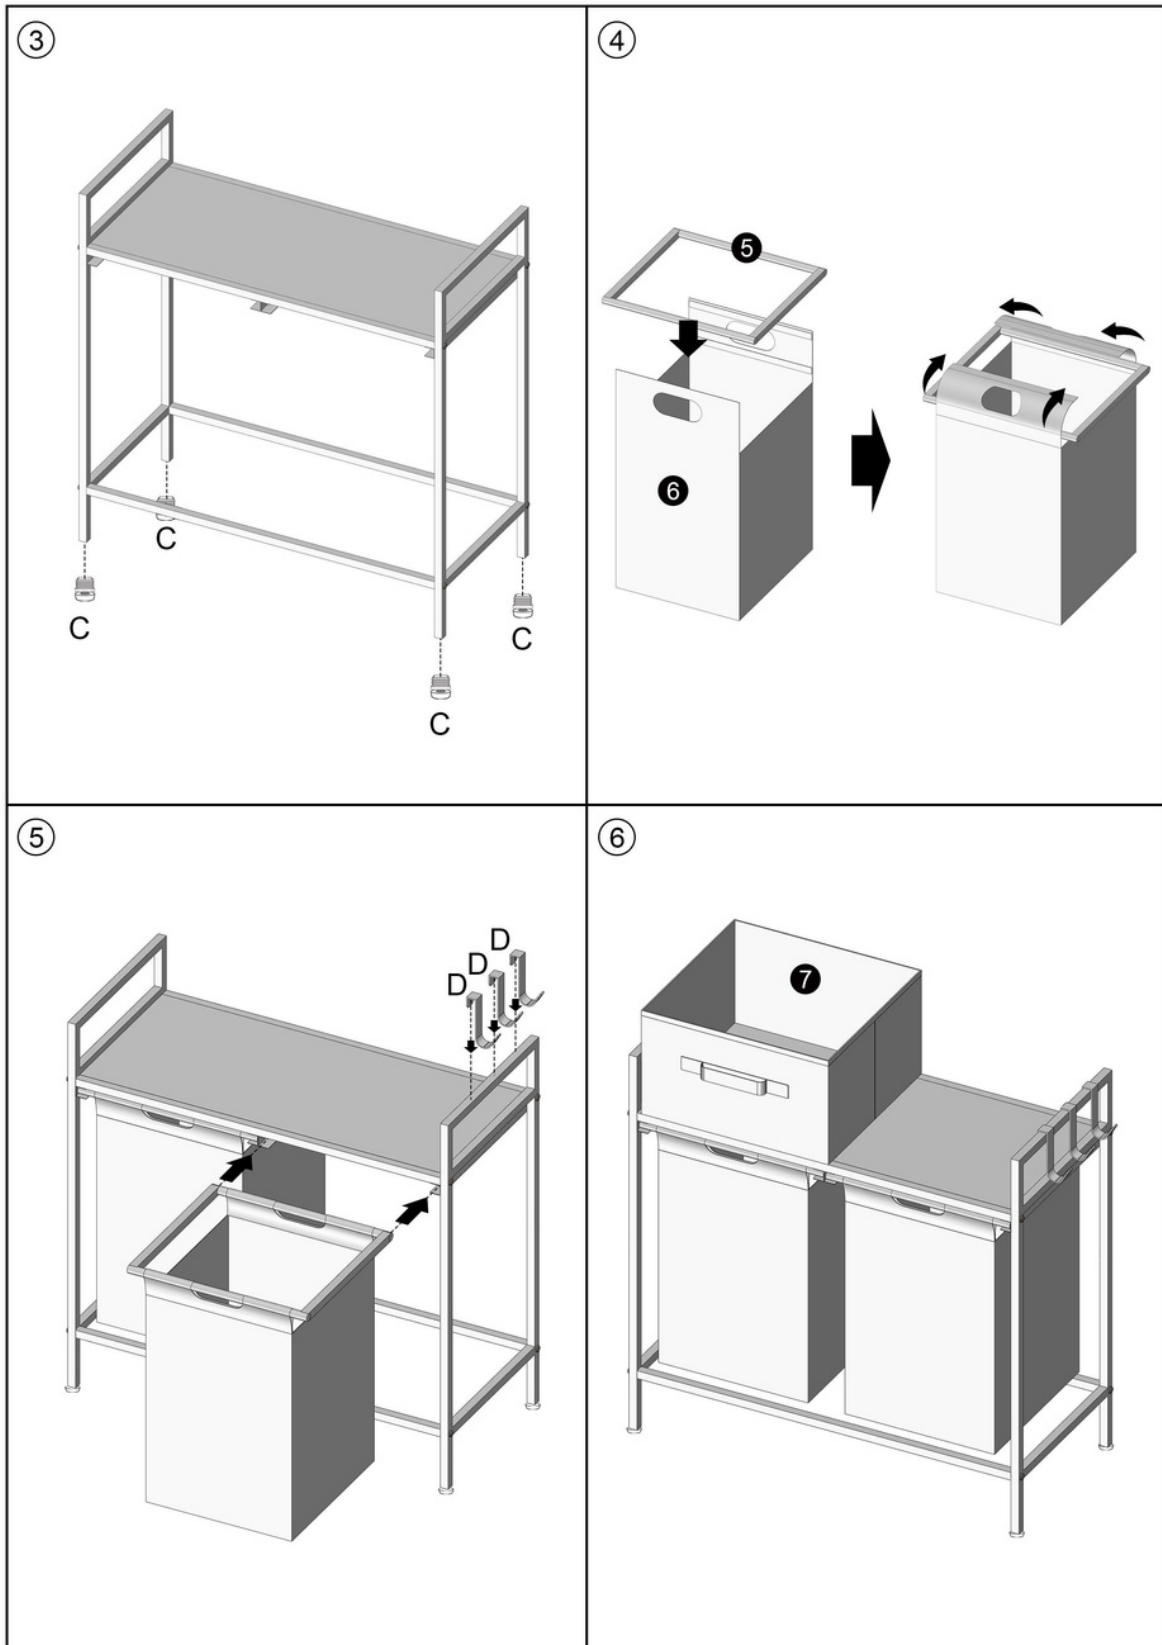

Montageanleitung

Wäschekorb MDF H4H311