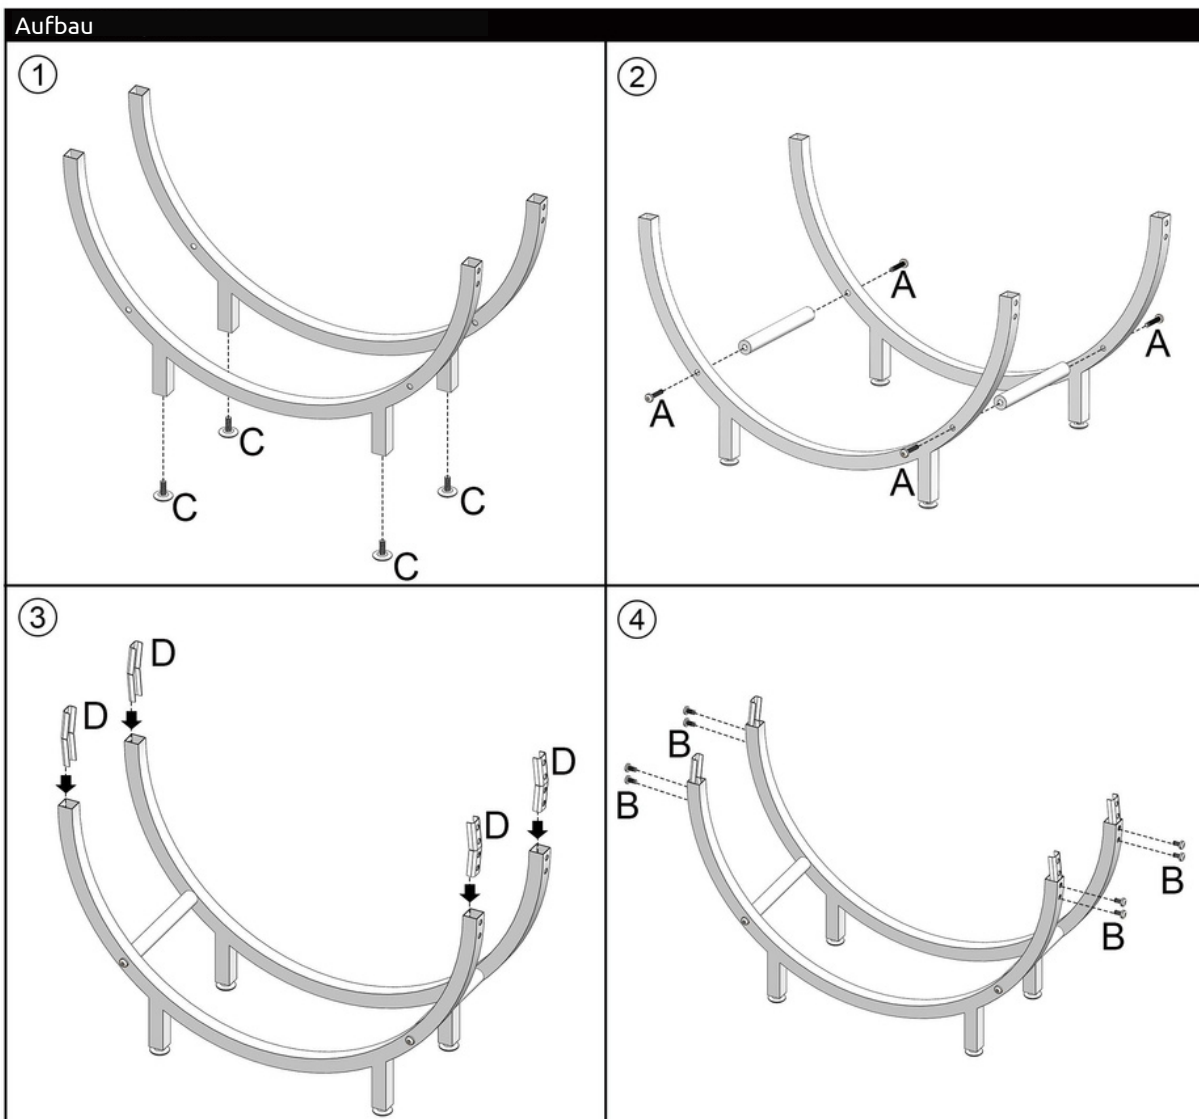

Montageanleitung

Kaminholzregal 62x60x20cm H4H382

Montageanleitung

Kaminholzregal 62x60x20cm H4H382

Assembly Instruction

Firewood Rack 62x60x20cm H4H382

Assembly Instruction

Firewood Rack 62x60x20cm H4H382