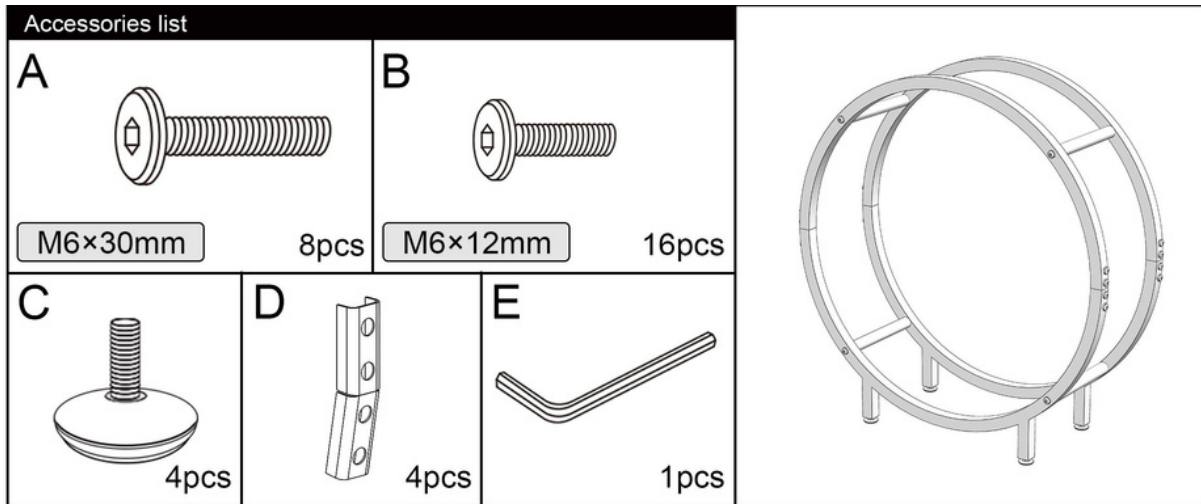

Montageanleitung

Kaminholzregal 62x60x20cm H4H382

Montageanleitung

Kaminholzregal 62x60x20cm H4H382

Assembly Instruction

Firewood Rack 62x60x20cm H4H382

Assembly Instruction

Firewood Rack 62x60x20cm H4H382