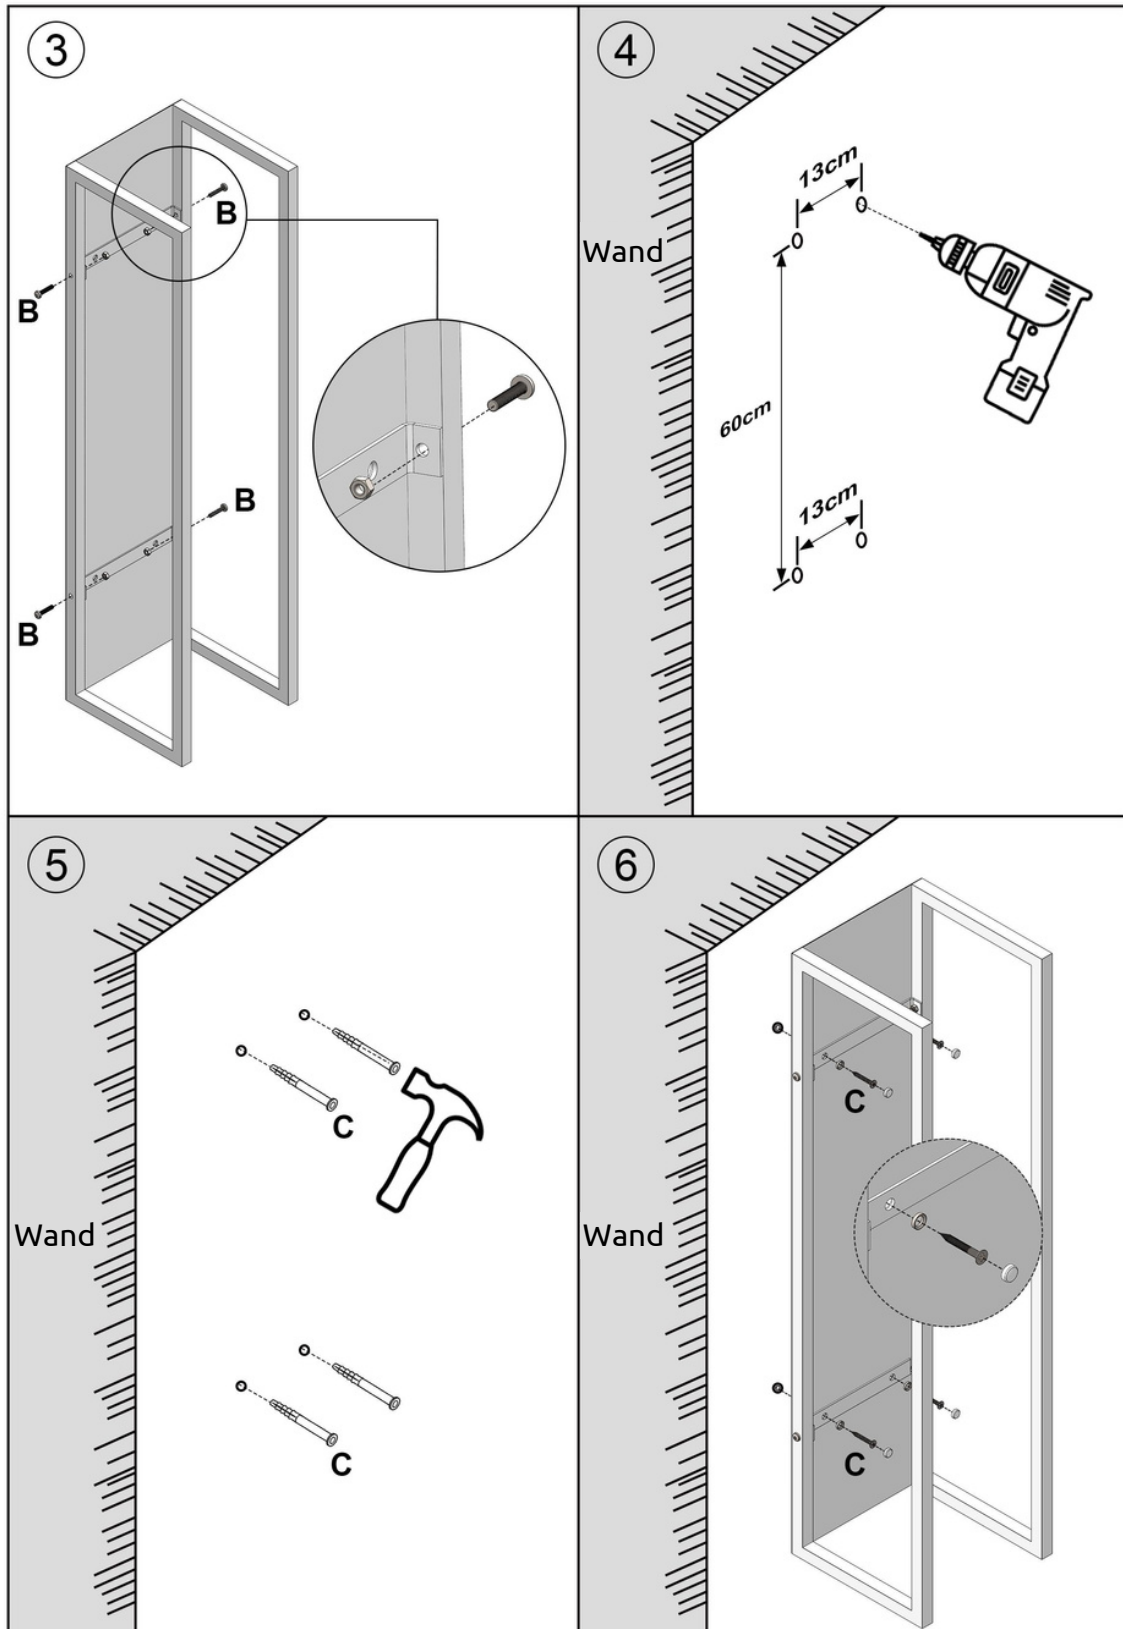

Montageanleitung

Kaminholzregal 62x60x20cm H4H382

Montageanleitung

Kaminholzregal 62x60x20cm H4H382

Assembly Instruction

Firewood Rack 62x60x20cm H4H382

Assembly Instruction

Firewood Rack 62x60x20cm H4H382