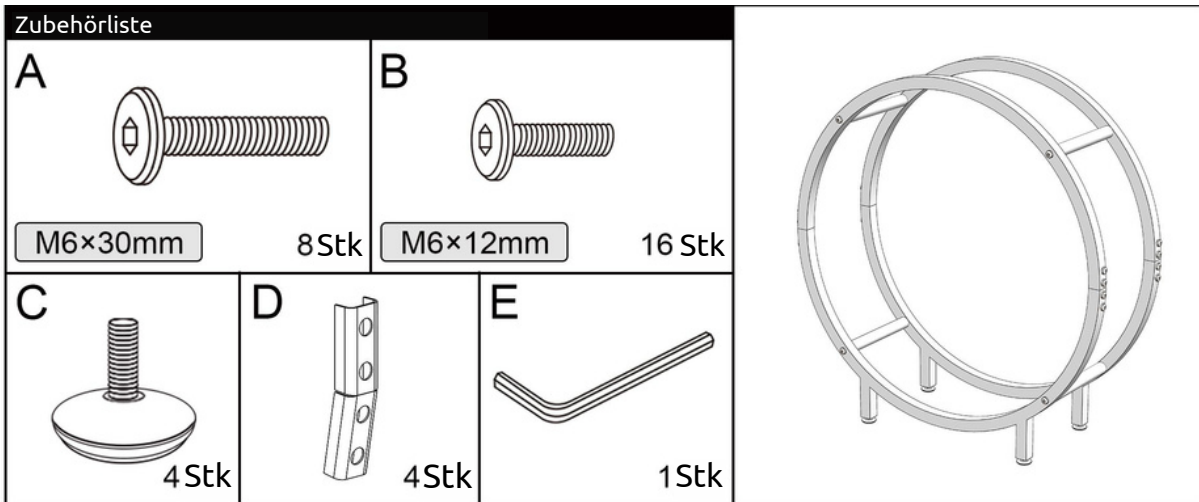

Montageanleitung

Kaminholzregal 62x60x20cm H4H382

Montageanleitung

Kaminholzregal 62x60x20cm H4H382

Assembly Instruction

Firewood Rack 62x60x20cm H4H382

Assembly Instruction

Firewood Rack 62x60x20cm H4H382