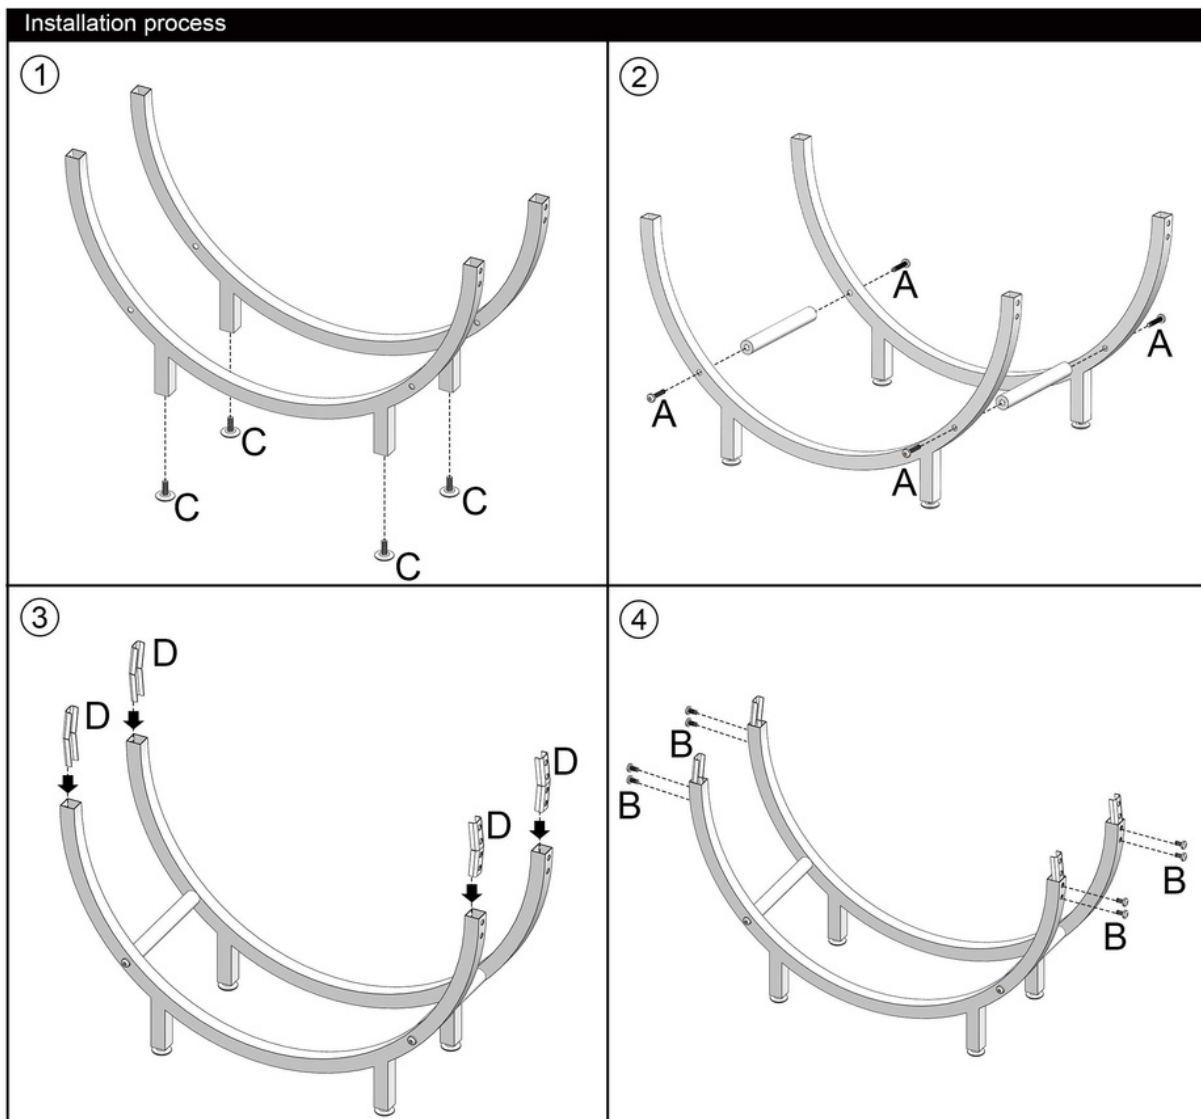

Montageanleitung

Kaminholzregal 62x60x20cm H4H382

Montageanleitung

Kaminholzregal 62x60x20cm H4H382

Assembly Instruction

Firewood Rack 62x60x20cm H4H382

Assembly Instruction

Firewood Rack 62x60x20cm H4H382