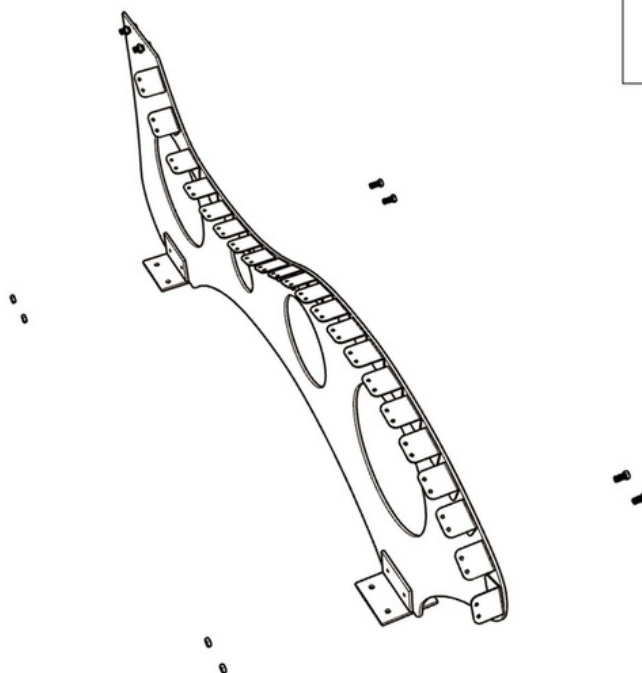

Assembly Instruction

Forest lounge wave wood lounge H4H176

Step 5

Step 6