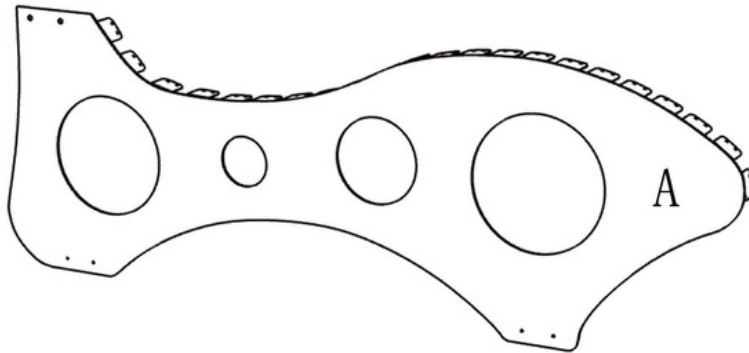

Assembly Instruction

Forest lounge wave wood lounge H4H176

Step 1