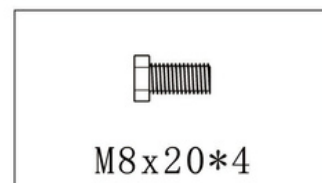

Assembly Instruction

Forest lounge wave wood lounge H4H176

Step 1

Step 2