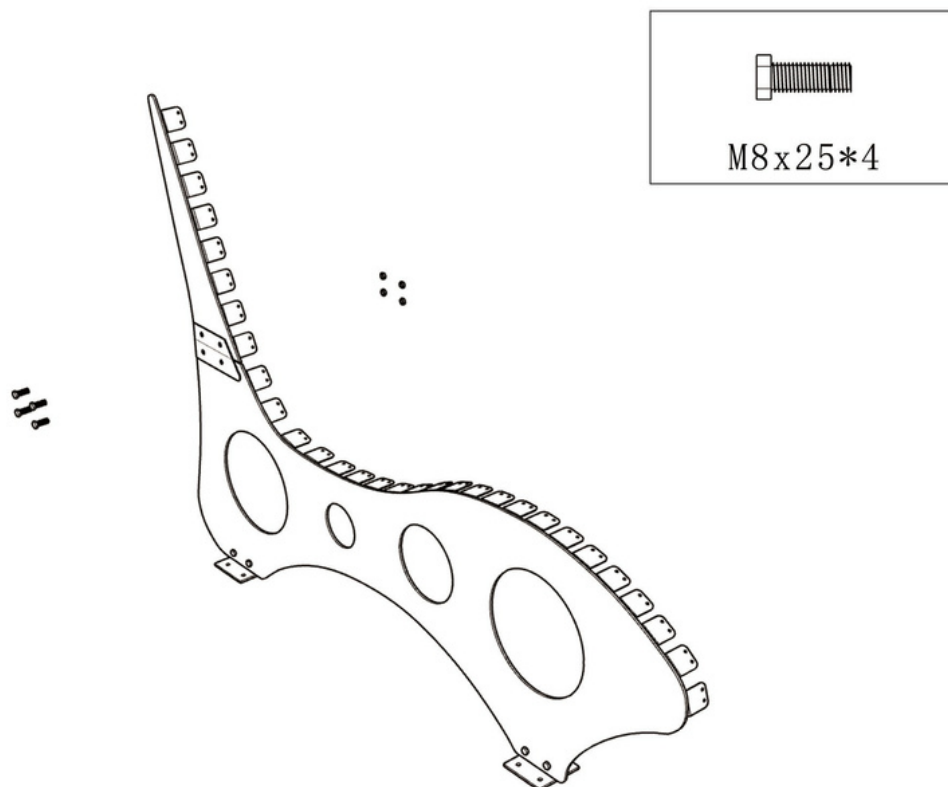

Assembly Instruction

Forest lounge wave wood lounge H4H176

Assembly Instruction

Forest lounge wave wood lounge H4H176

 <p>A</p>	 <p>B</p>
 <p>C</p>	 <p>D</p>
 <p>x2</p> <p>E</p>	 <p>x30</p> <p>F</p>
 <p>X4</p>	 <p>X4</p>
 <p>M8x25*8</p>	 <p>M8x20*12</p>
 <p>x16</p>	 <p>M4x25*120</p>

Assembly Instruction

Forest lounge wave wood lounge H4H176

Step 1

Step 2

Assembly Instruction

Forest lounge wave wood lounge H4H176

Step 3

Step 4