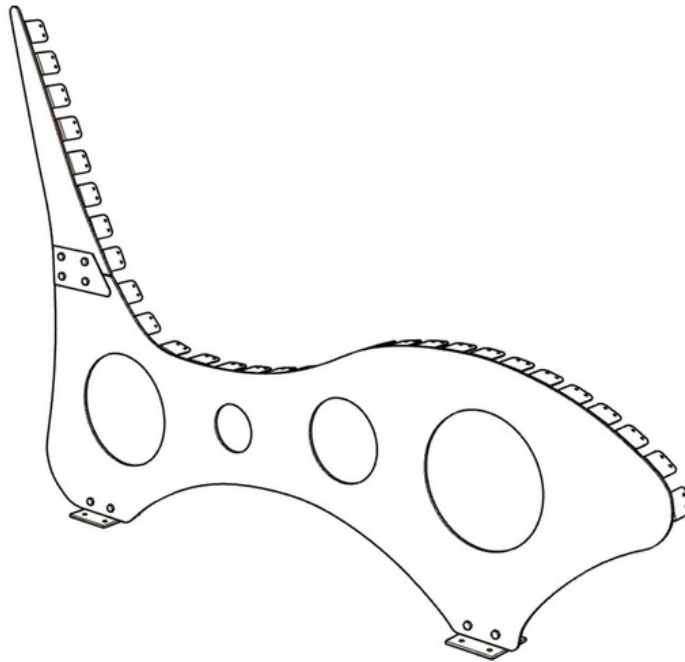

Assembly Instruction

Forest lounge wave wood lounge H4H176

Step 5