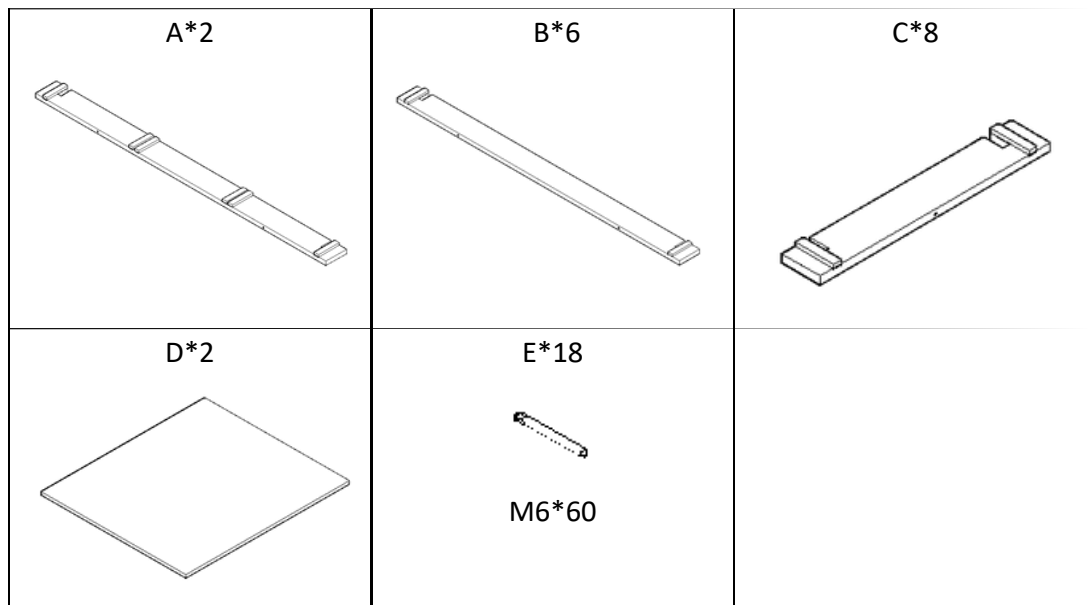

Montageanleitung

Hochbeet mit 3 Fächern Tannenholz H4H157

Assembly Instruction

Raised bed with 3 compartments fir wood H4H157