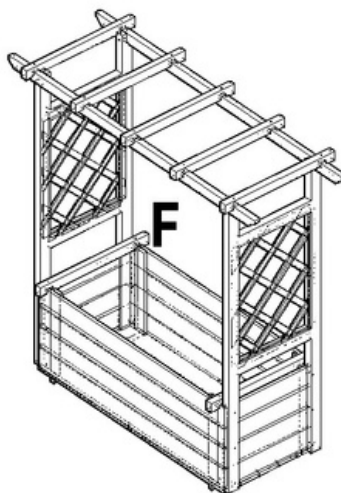

# Assembly Instruction

Planter box S with trellis & roof shelf incl. gloves H4H181

<p>A*2</p> 	<p>B*2</p> 	<p>C*4</p> 
<p>D*1</p> 	<p>E*2</p> 	<p>F*7</p> 
<p>G</p>  <p>M4*18    18pcs</p>		<p>H</p>  <p>M4*30    26pcs</p>

# Assembly Instruction

Planter box S with trellis & roof shelf incl. gloves H4H181

5

6

7

8

9