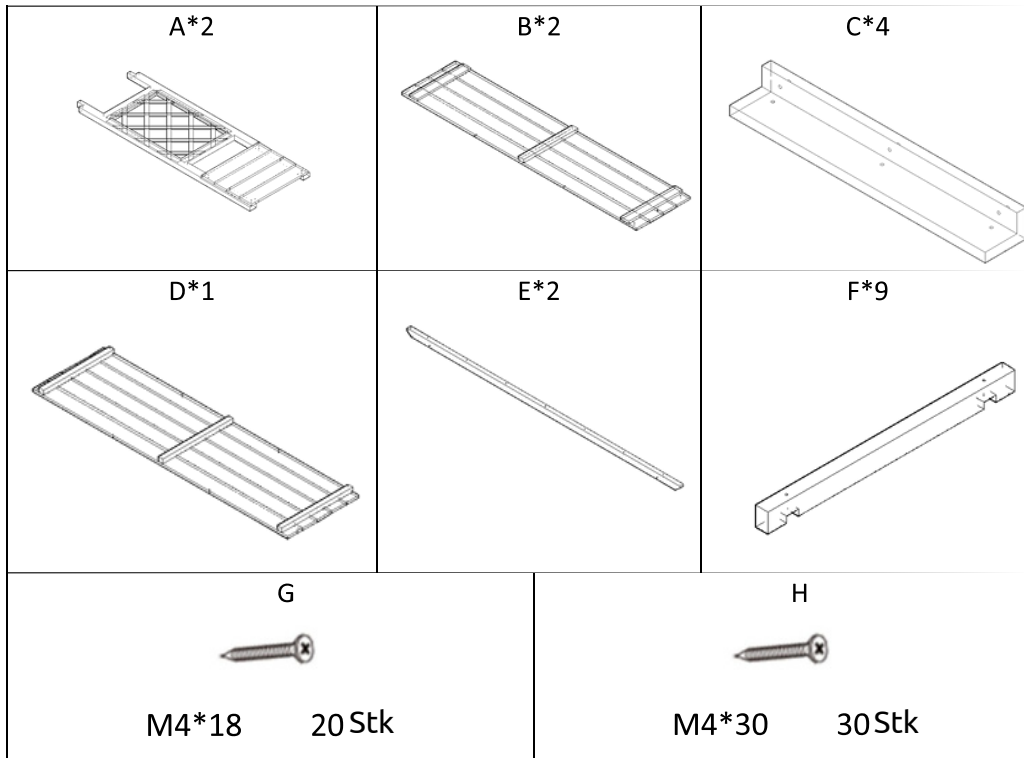

Montageanleitung

Pflanzkasten M mit Rankgitter & Dachregal inkl. Handschuhe H4H182