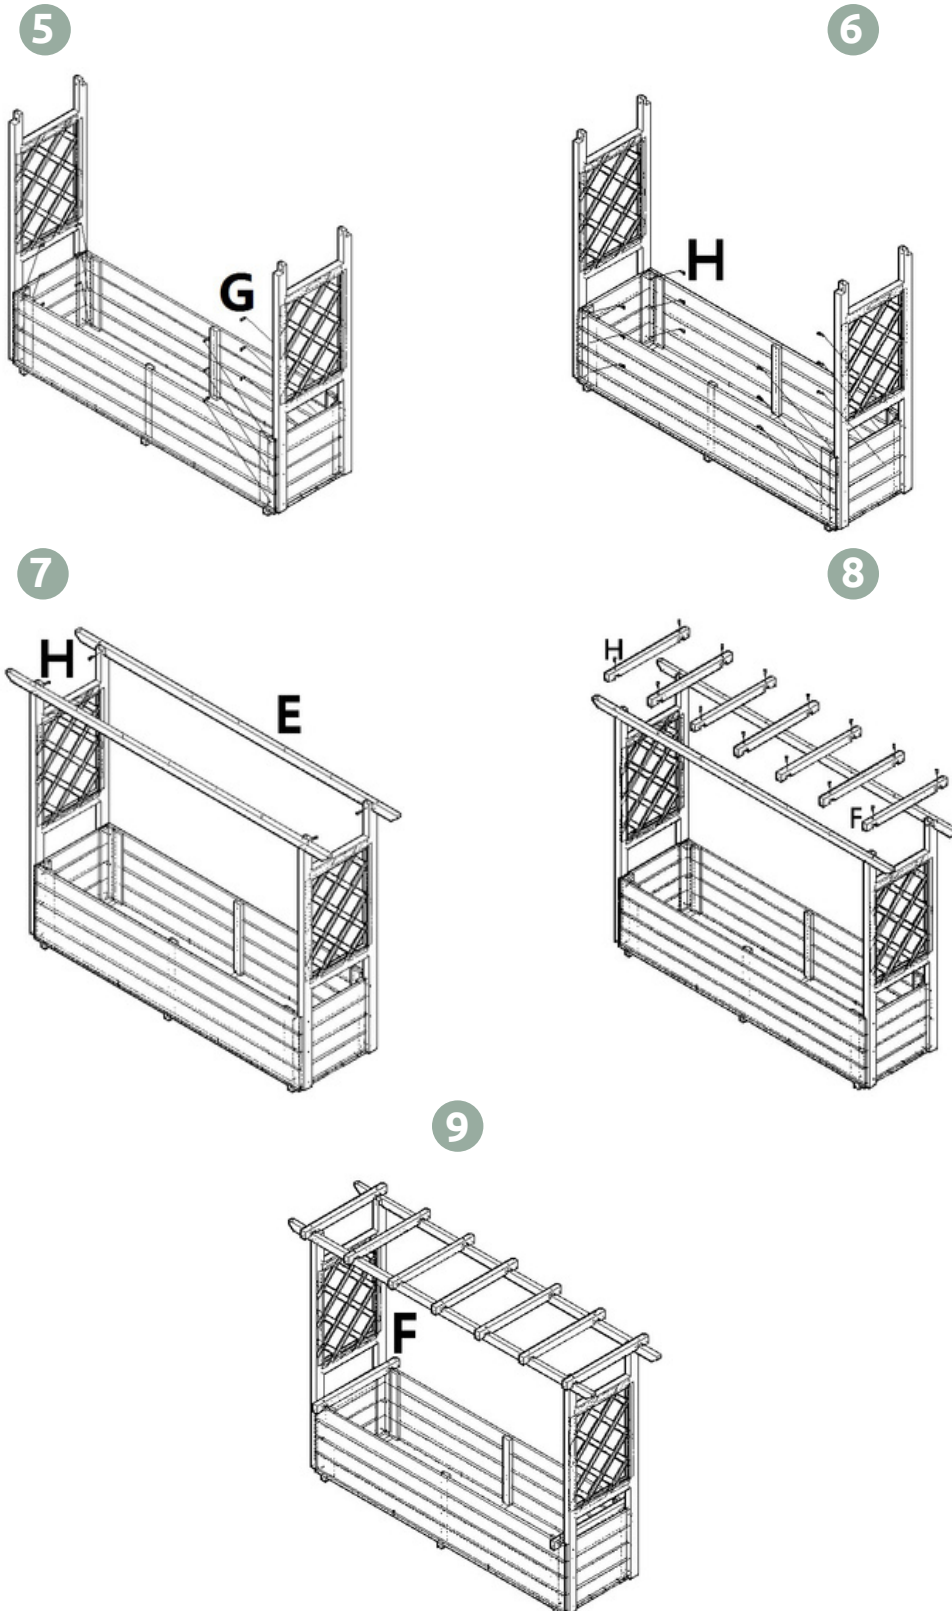

Assembly Instruction

Planter box M with trellis & roof shelf incl. gloves H4H182