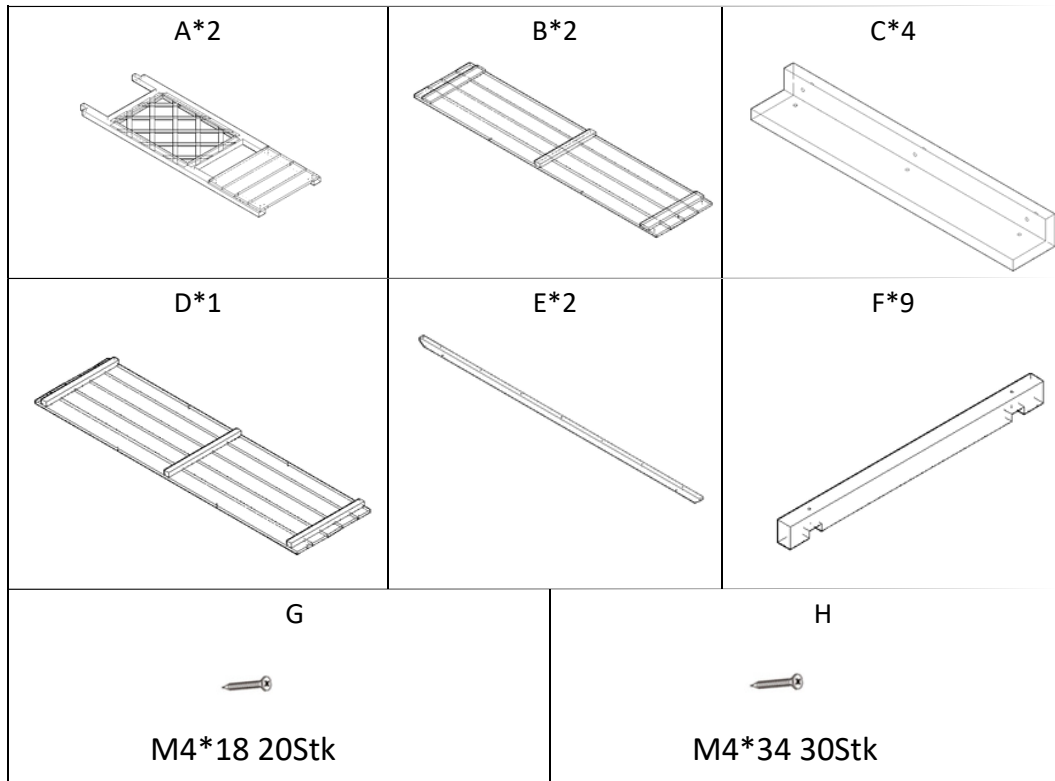

Montageanleitung

Pflanzkasten XL mit Rankgitter & Dachregal inkl. Handschuhe H4H191