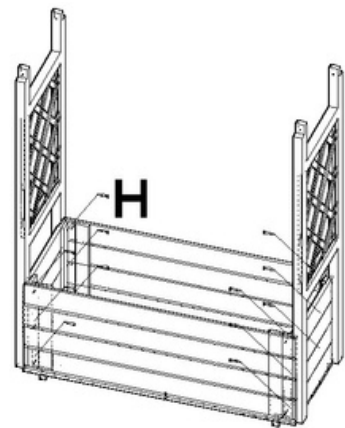

Assembly Instruction

Planter box S with trellis & roof shelf incl. gloves H4H181

5

6

7

8

9