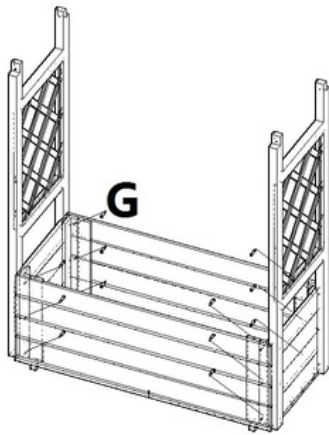

# Assembly Instruction

Planter box S with trellis & roof shelf incl. gloves H4H181

<p>A*2</p> 	<p>B*2</p> 	<p>C*4</p> 
<p>D*1</p> 	<p>E*2</p> 	<p>F*7</p> 
<p>G</p>  <p>M4*18    18pcs</p>		<p>H</p>  <p>M4*30    26pcs</p>

# Assembly Instruction

Planter box S with trellis & roof shelf incl. gloves H4H181

5

6

7

8

9