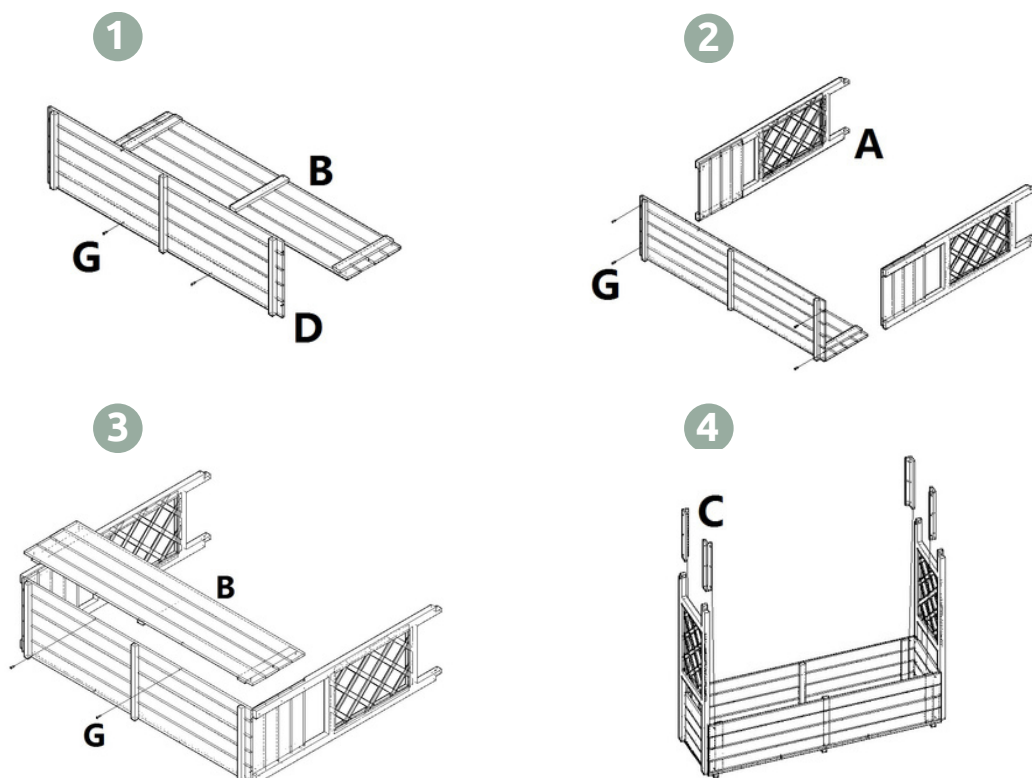

Montageanleitung

Pflanzkasten M mit Rankgitter & Dachregal inkl. Handschuhe H4H182