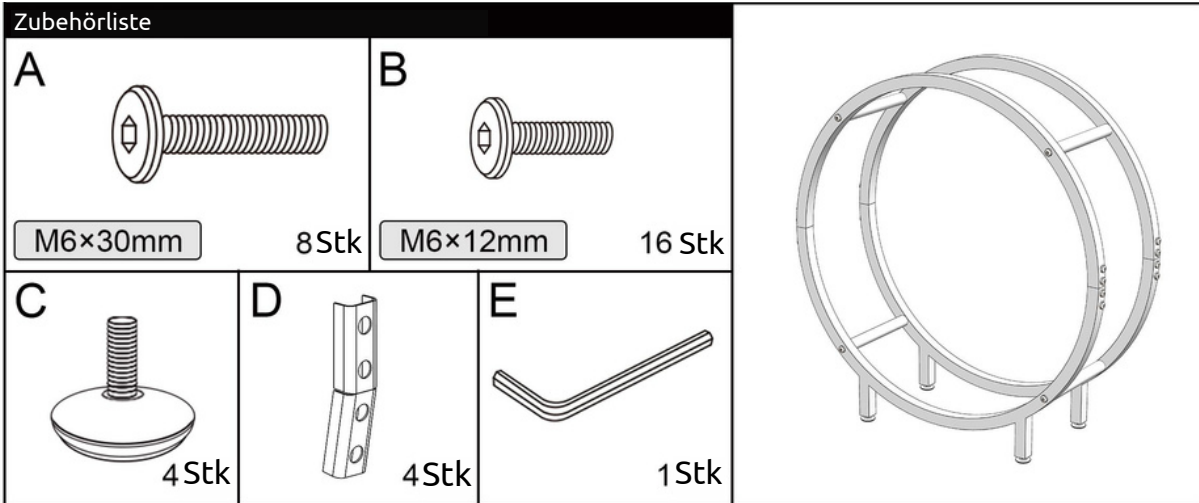

Montageanleitung

Kaminholzregal 62x60x20cm H4H382

Montageanleitung

Kaminholzregal 62x60x20cm H4H382

Assembly Instruction

Firewood Rack 62x60x20cm H4H382

Assembly Instruction

Firewood Rack 62x60x20cm H4H382