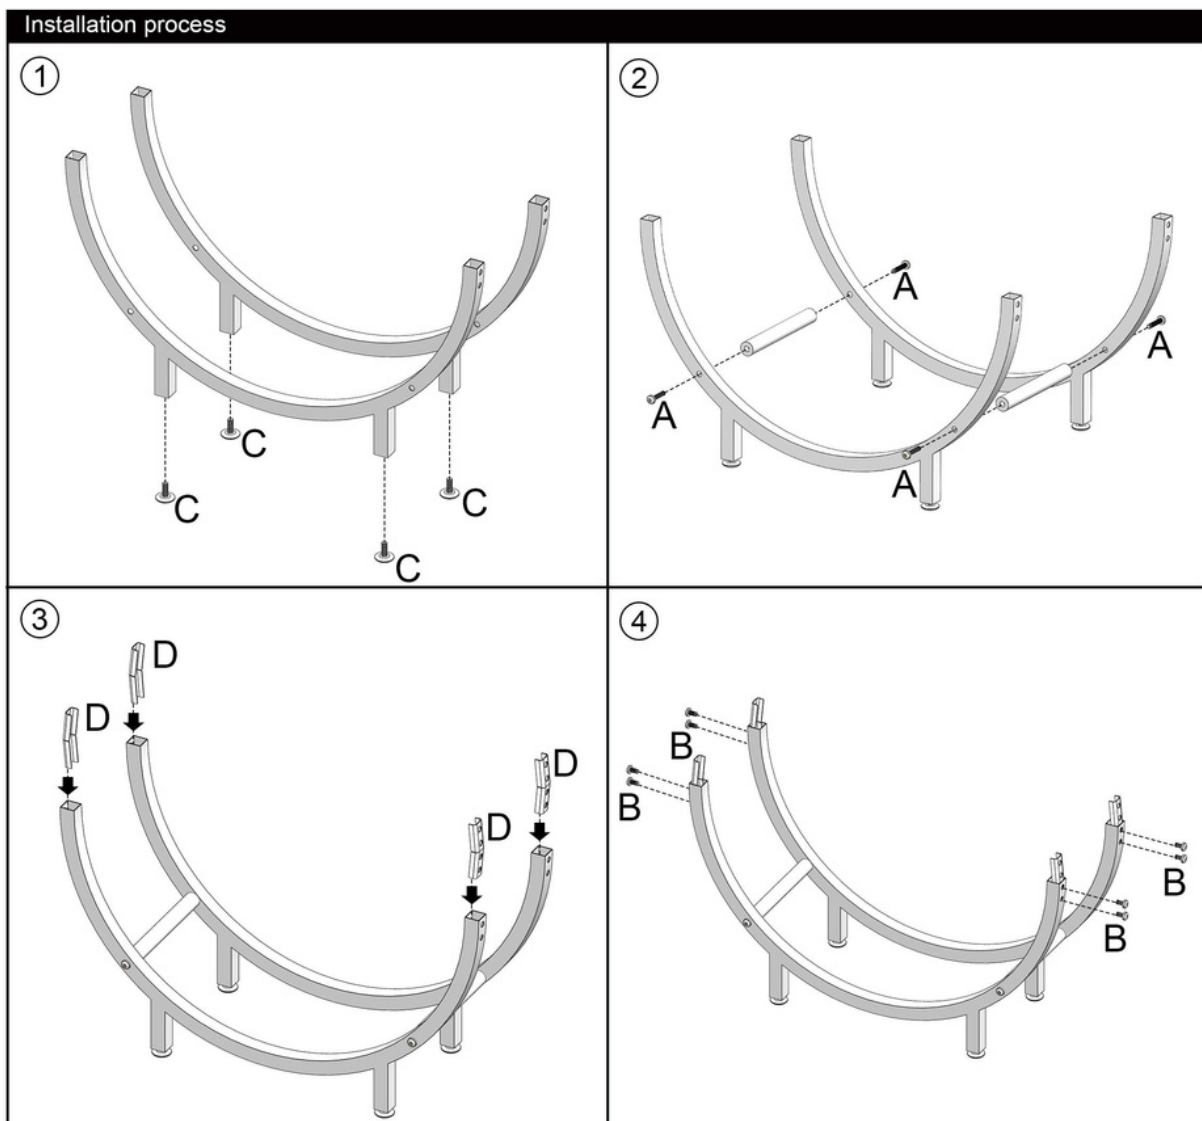

Montageanleitung

Kaminholzregal 62x60x20cm H4H382

Montageanleitung

Kaminholzregal 62x60x20cm H4H382

Assembly Instruction

Firewood Rack 62x60x20cm H4H382

Assembly Instruction

Firewood Rack 62x60x20cm H4H382