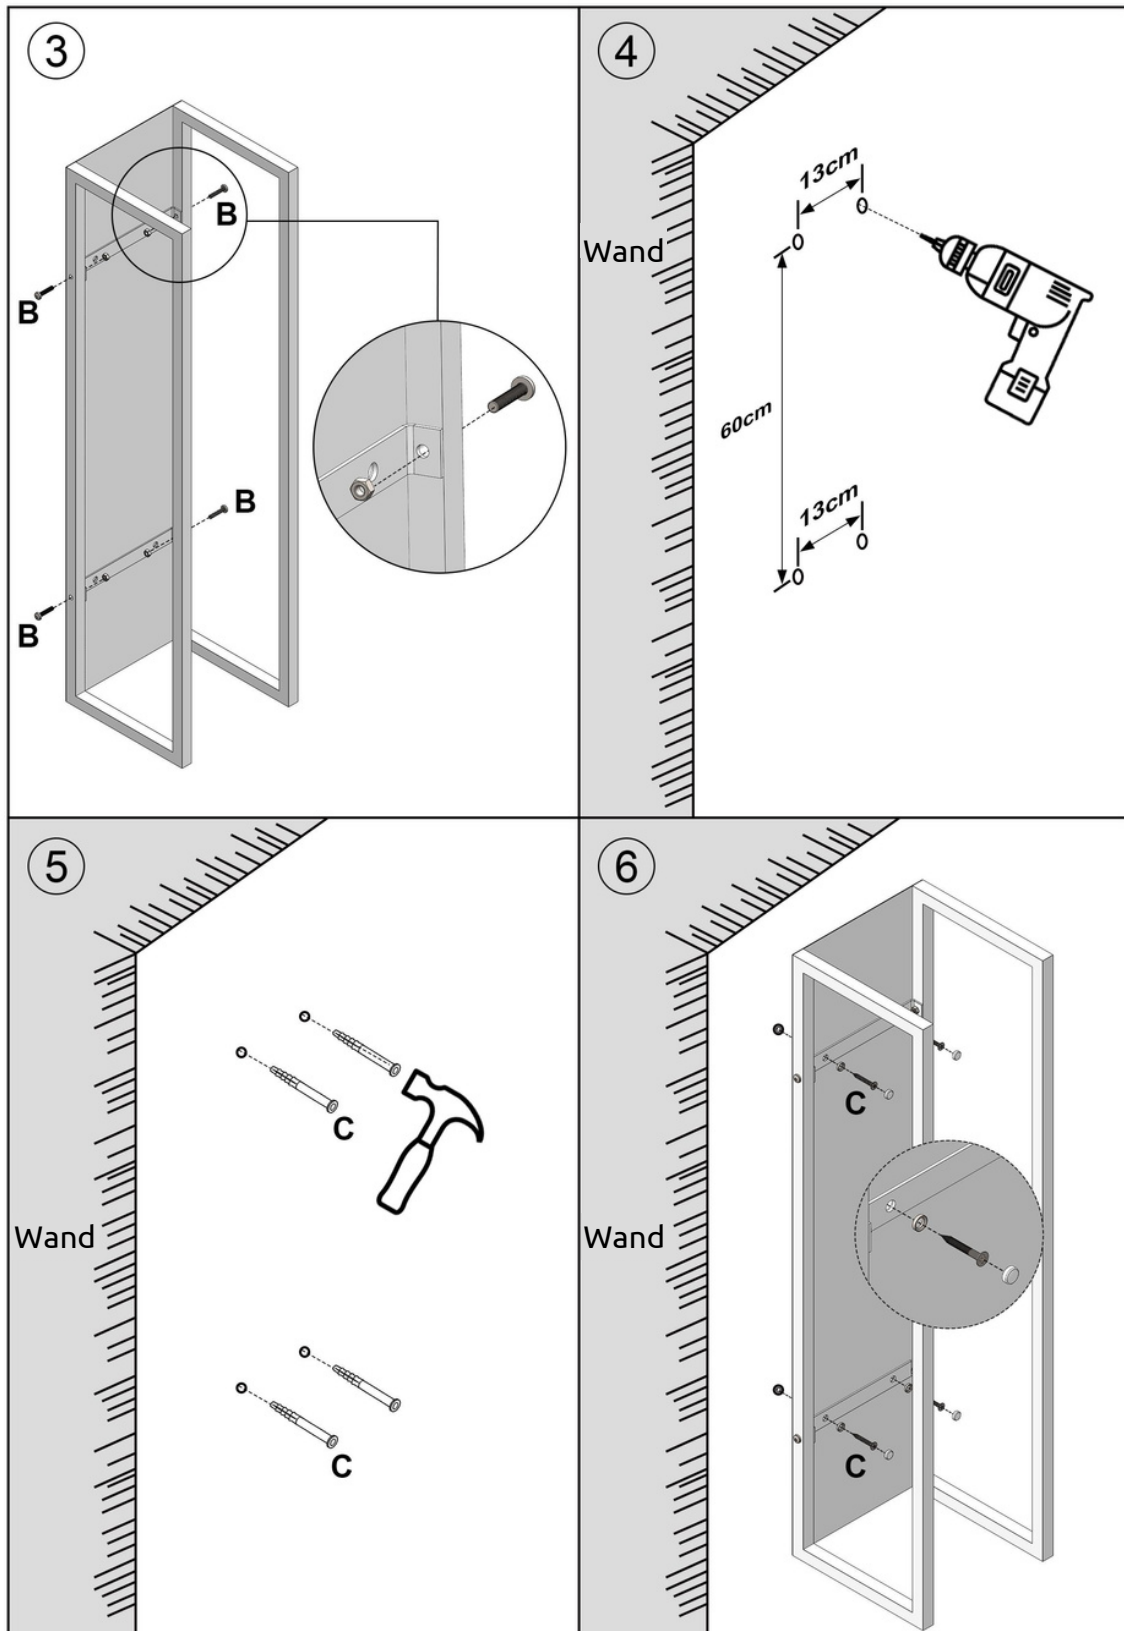

Montageanleitung

Kaminholzregal 62x60x20cm H4H382

Montageanleitung

Kaminholzregal 62x60x20cm H4H382

Assembly Instruction

Firewood Rack 62x60x20cm H4H382

Assembly Instruction

Firewood Rack 62x60x20cm H4H382