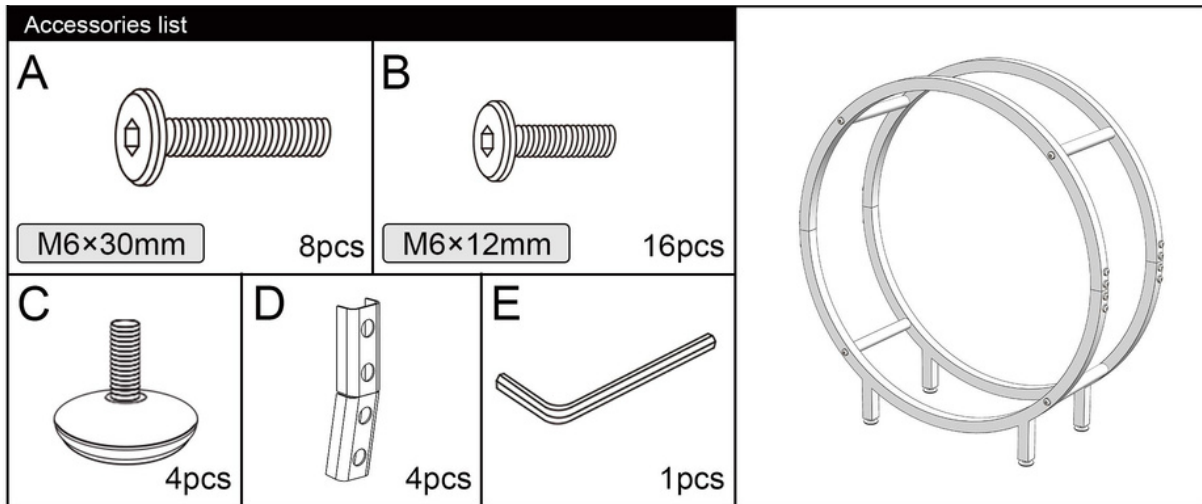

Montageanleitung

Kaminholzregal 62x60x20cm H4H382

Montageanleitung

Kaminholzregal 62x60x20cm H4H382

Assembly Instruction

Firewood Rack 62x60x20cm H4H382

Assembly Instruction

Firewood Rack 62x60x20cm H4H382