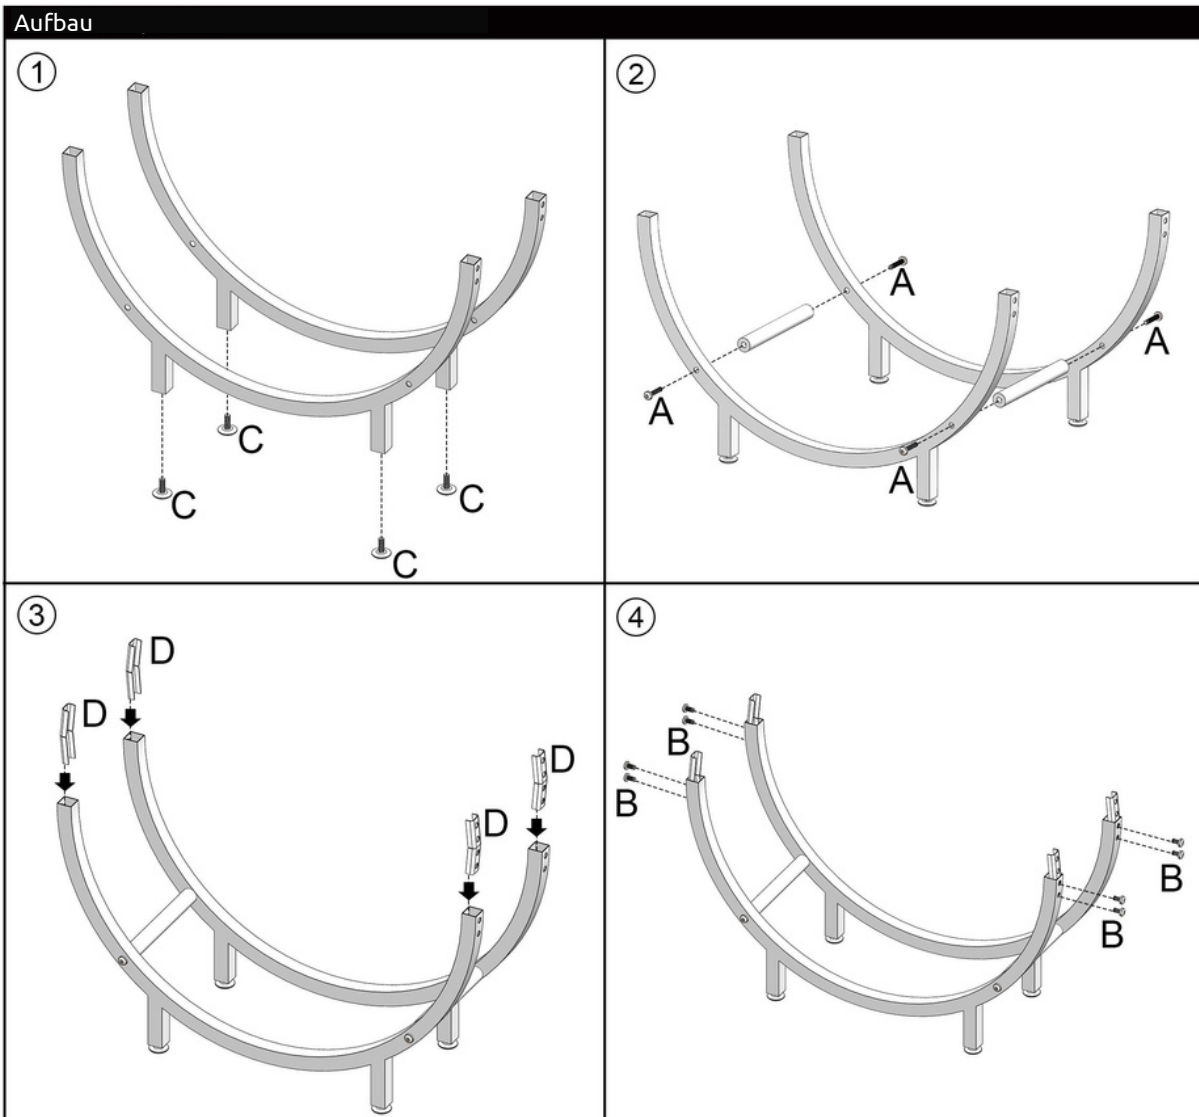

Montageanleitung

Kaminholzregal 62x60x20cm H4H382

Montageanleitung

Kaminholzregal 62x60x20cm H4H382

Assembly Instruction

Firewood Rack 62x60x20cm H4H382

Assembly Instruction

Firewood Rack 62x60x20cm H4H382